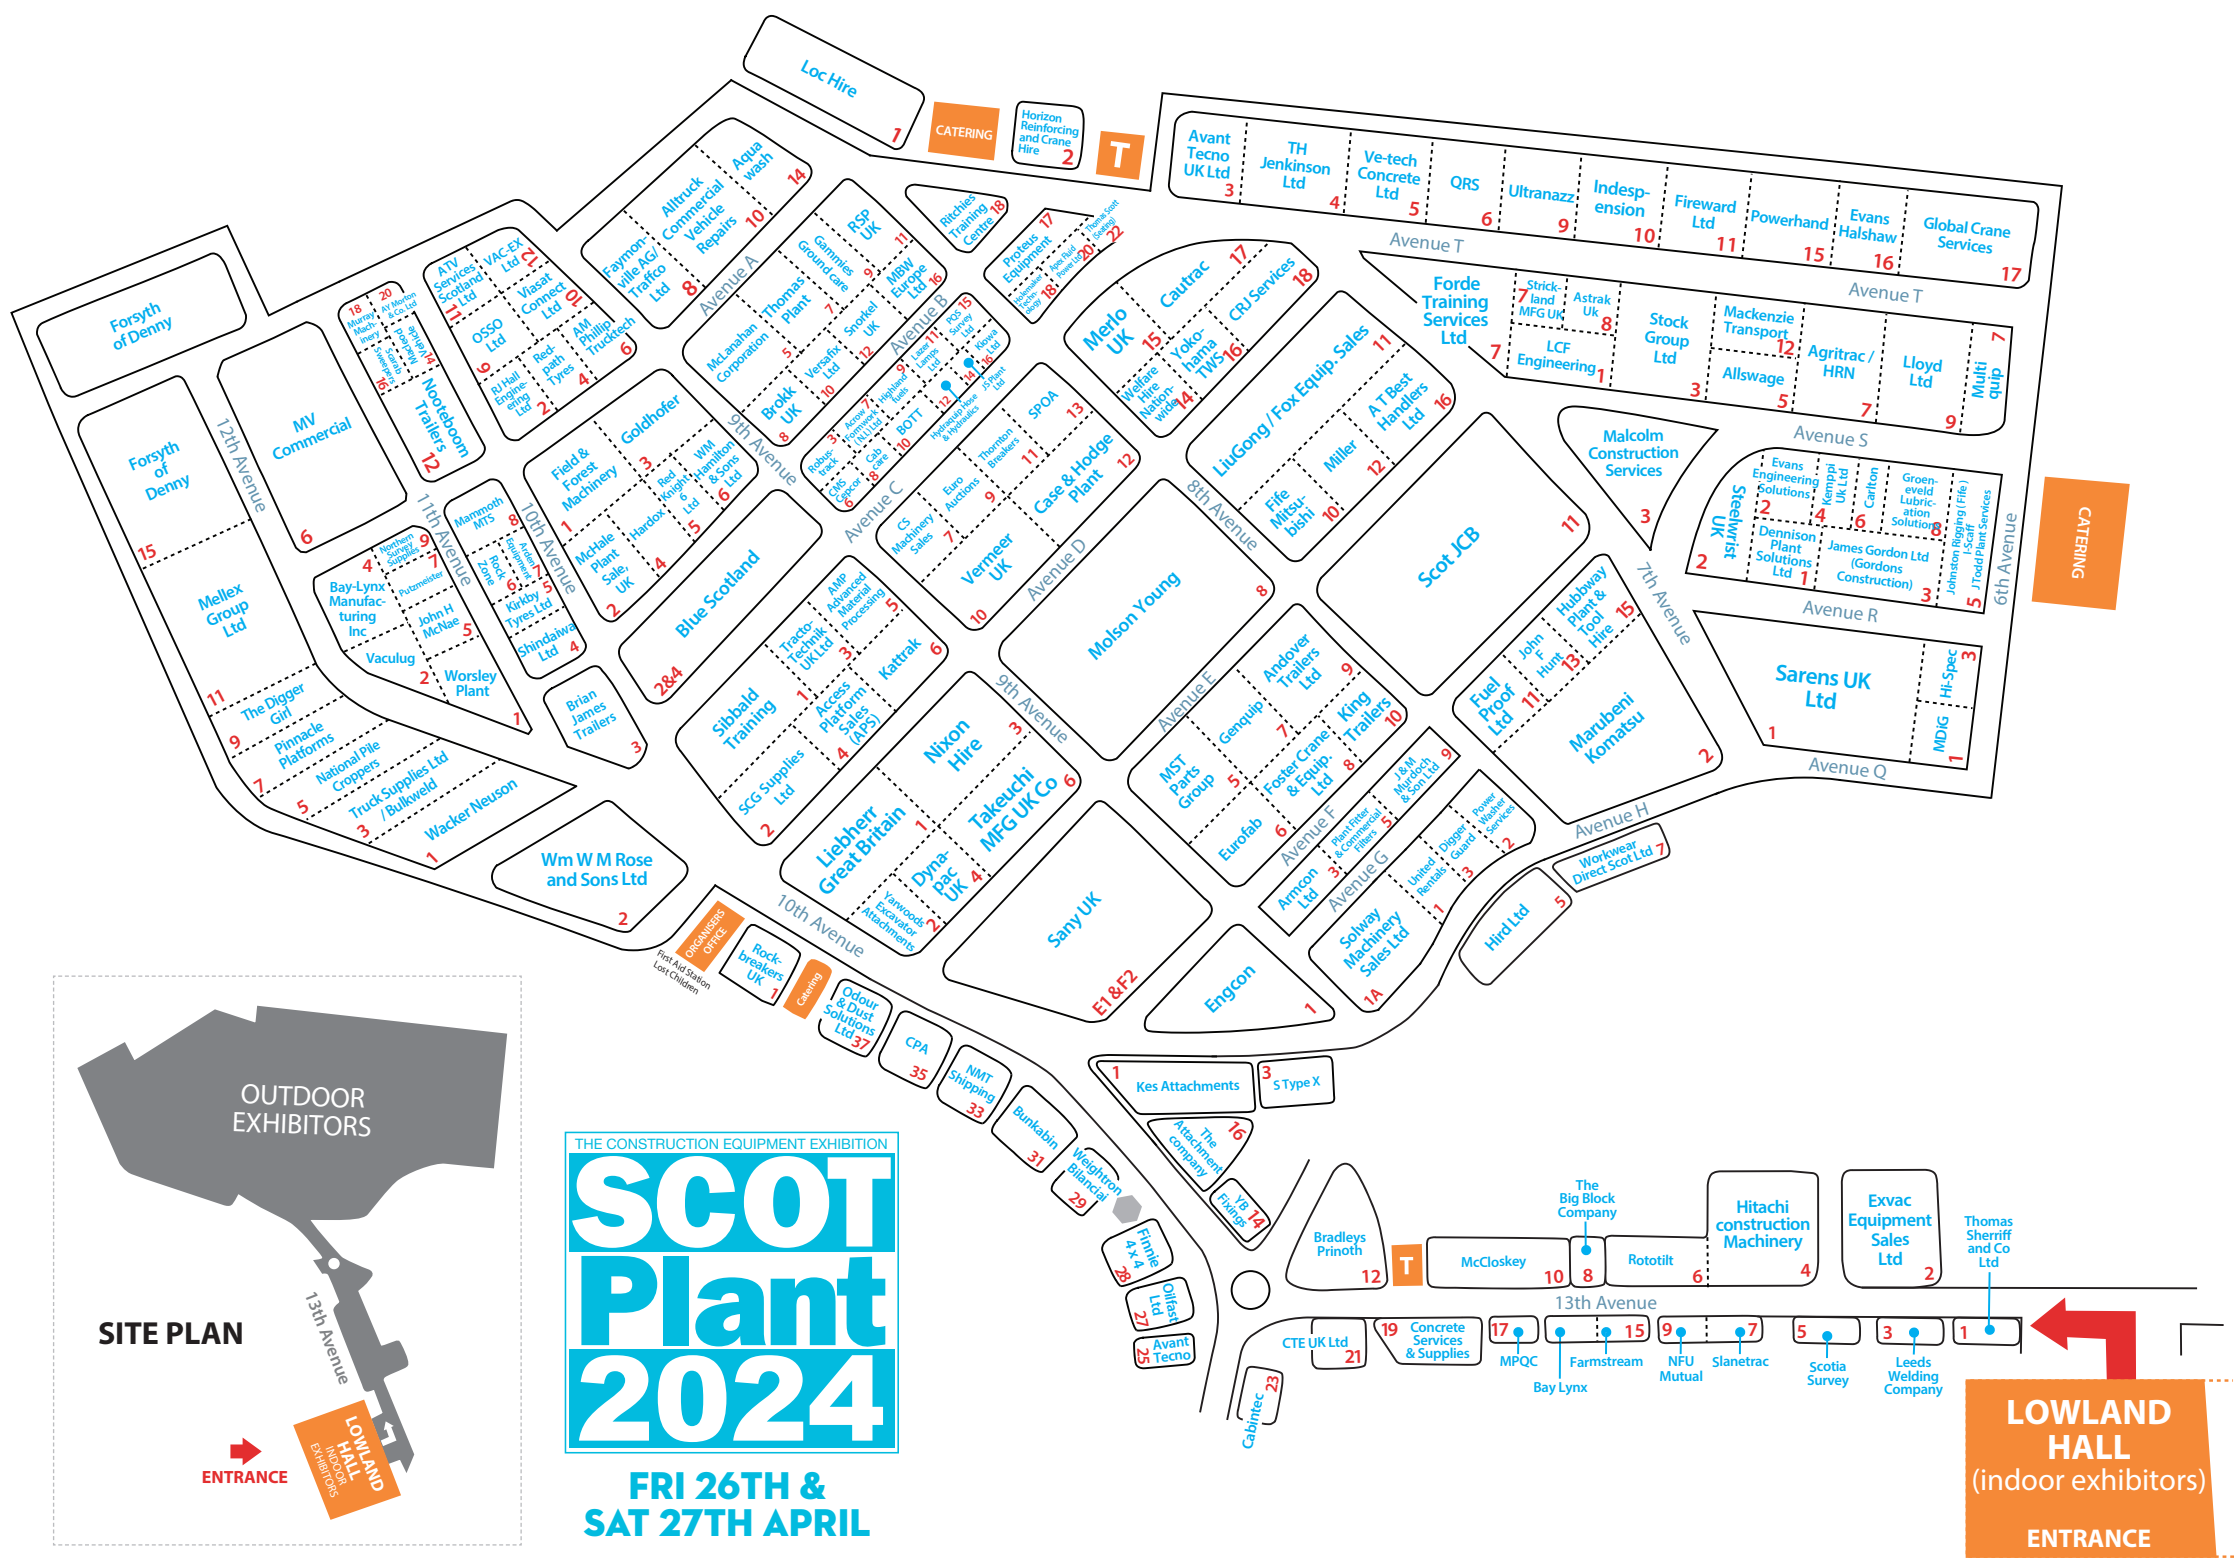

THE CONSTRUCTION EQUIPMENT EXHIBITION

SCOT Plant 2024

FRI 26TH & SAT 27TH APRIL

LOWLAND HALL
(indoor exhibitors)

ENTRANCE