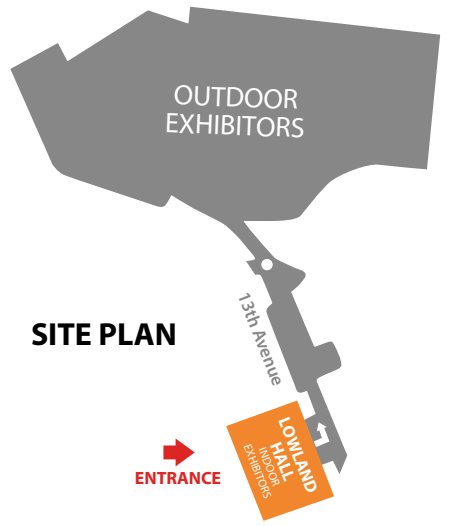

THE CONSTRUCTION EQUIPMENT EXHIBITION

SCOT Plant 2024

FRI 26TH & SAT 27TH APRIL

LOWLAND HALL
(indoor exhibitors)
ENTRANCE

SITE PLAN

ENTRANCE

LOWLAND HALL
(indoor exhibitors)