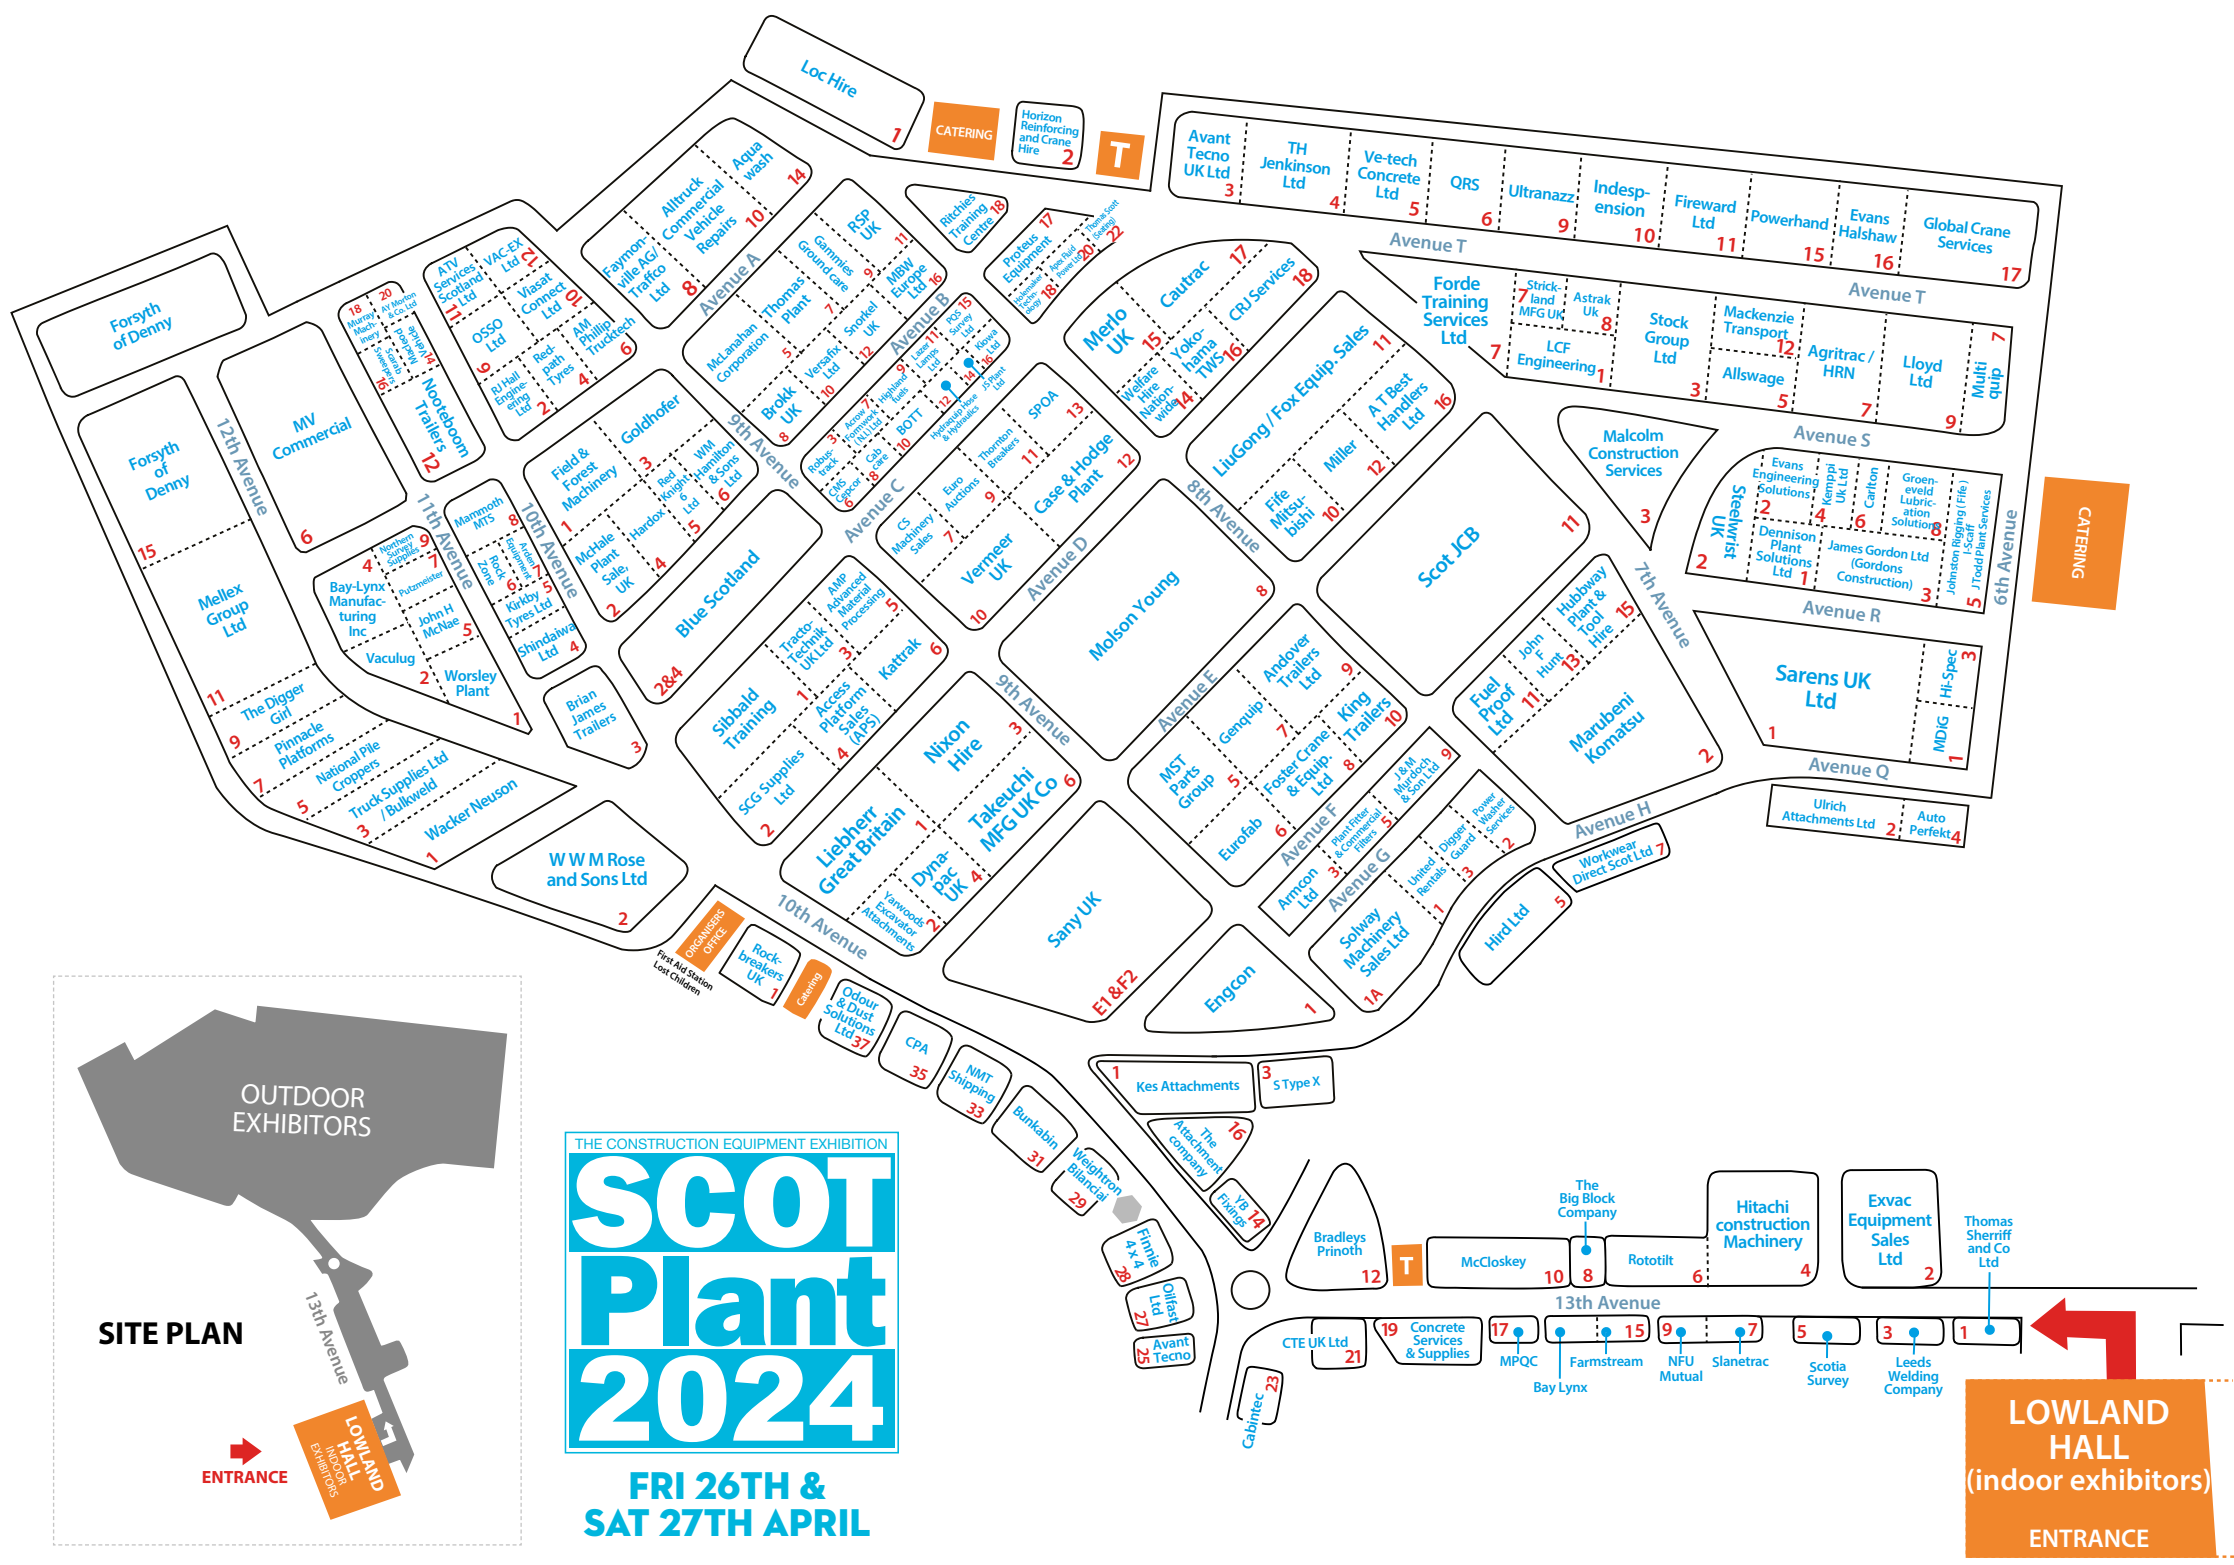

THE CONSTRUCTION EQUIPMENT EXHIBITION

SCOT Plant 2024

FRI 26TH & SAT 27TH APRIL

LOWLAND HALL
(indoor exhibitors)
ENTRANCE

SITE PLAN

ENTRANCE

LOWLAND HALL
(indoor exhibitors)