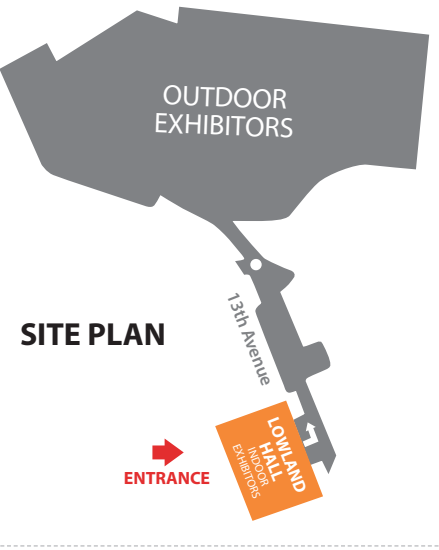

THE CONSTRUCTION EQUIPMENT EXHIBITION

SCOT Plant 2024

FRI 26TH & SAT 27TH APRIL

SITE PLAN

ENTRANCE

LOWLAND HALL
(indoor exhibitors)
ENTRANCE

CATERING

CATERING